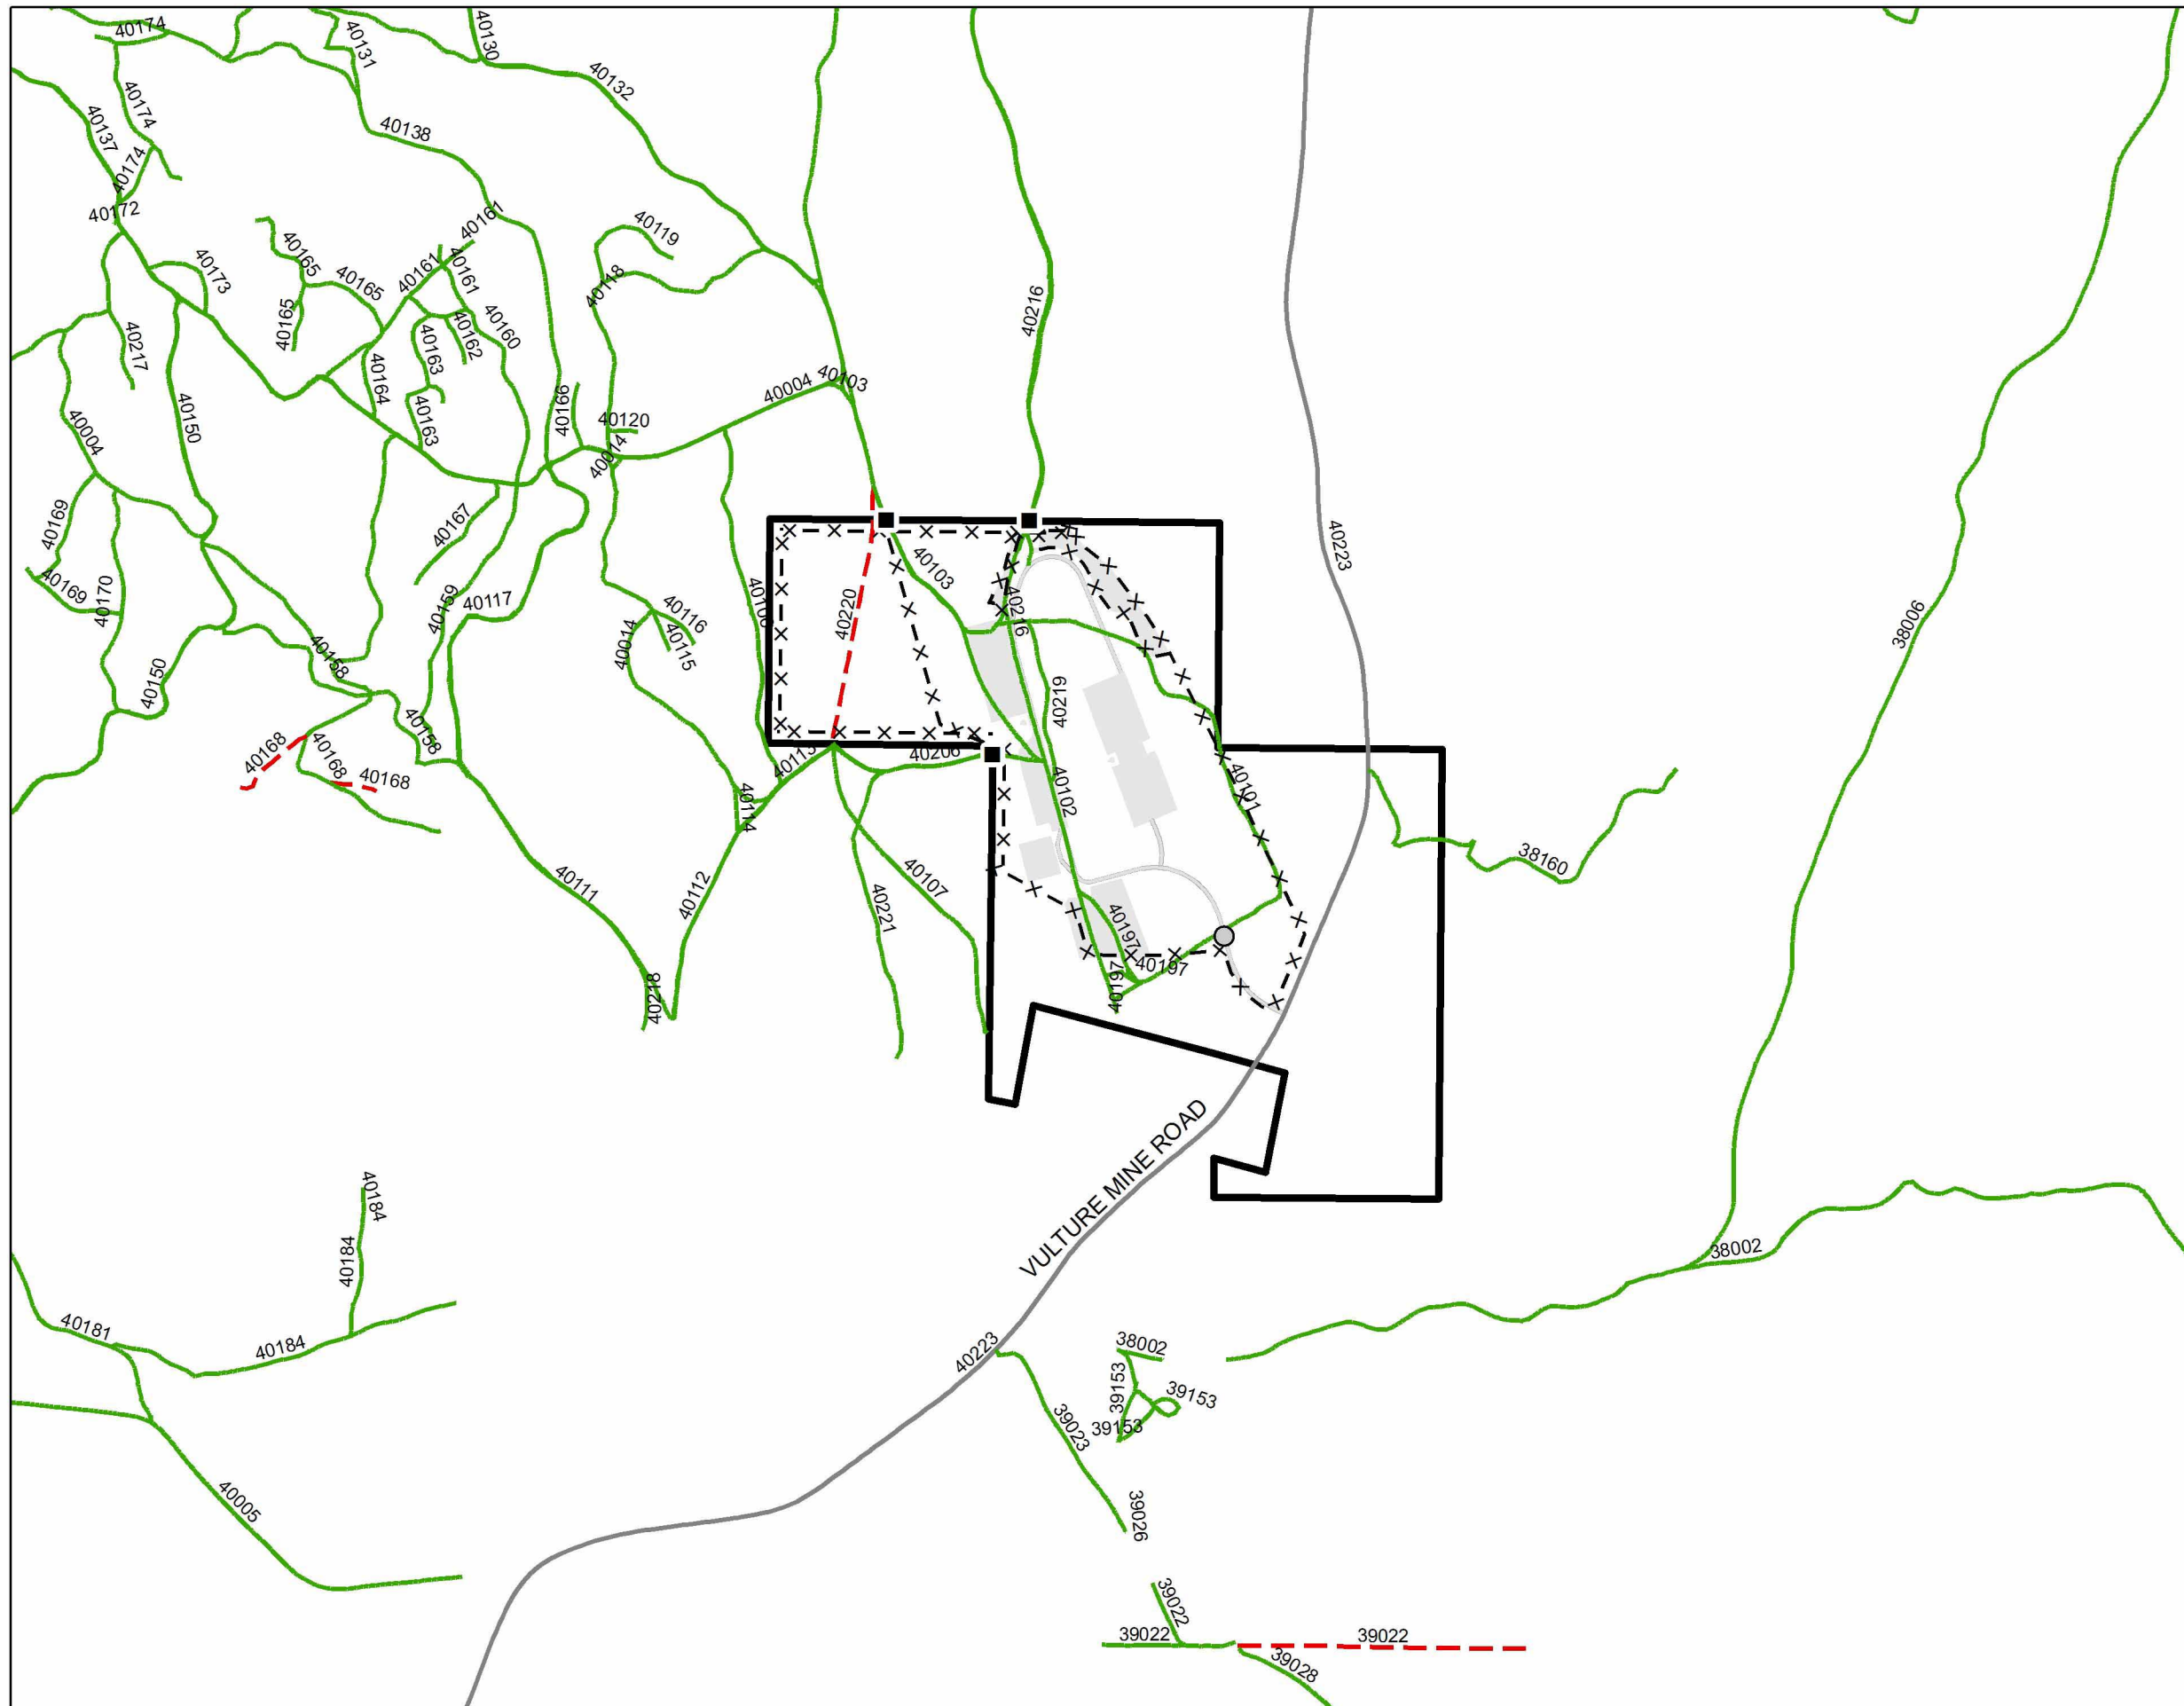

# South Lease Area Routes

## Map 3-2

### Legend

-  Vulture Mountains Recreation R&PP
-  Southern Lease Area
-  Road
-  Proposed Road
-  Existing OHV Route
-  Closed OHV Route
-  Pipe Rail/Grazing Fence
-  Pass-through Gate
-  Electronic Gate