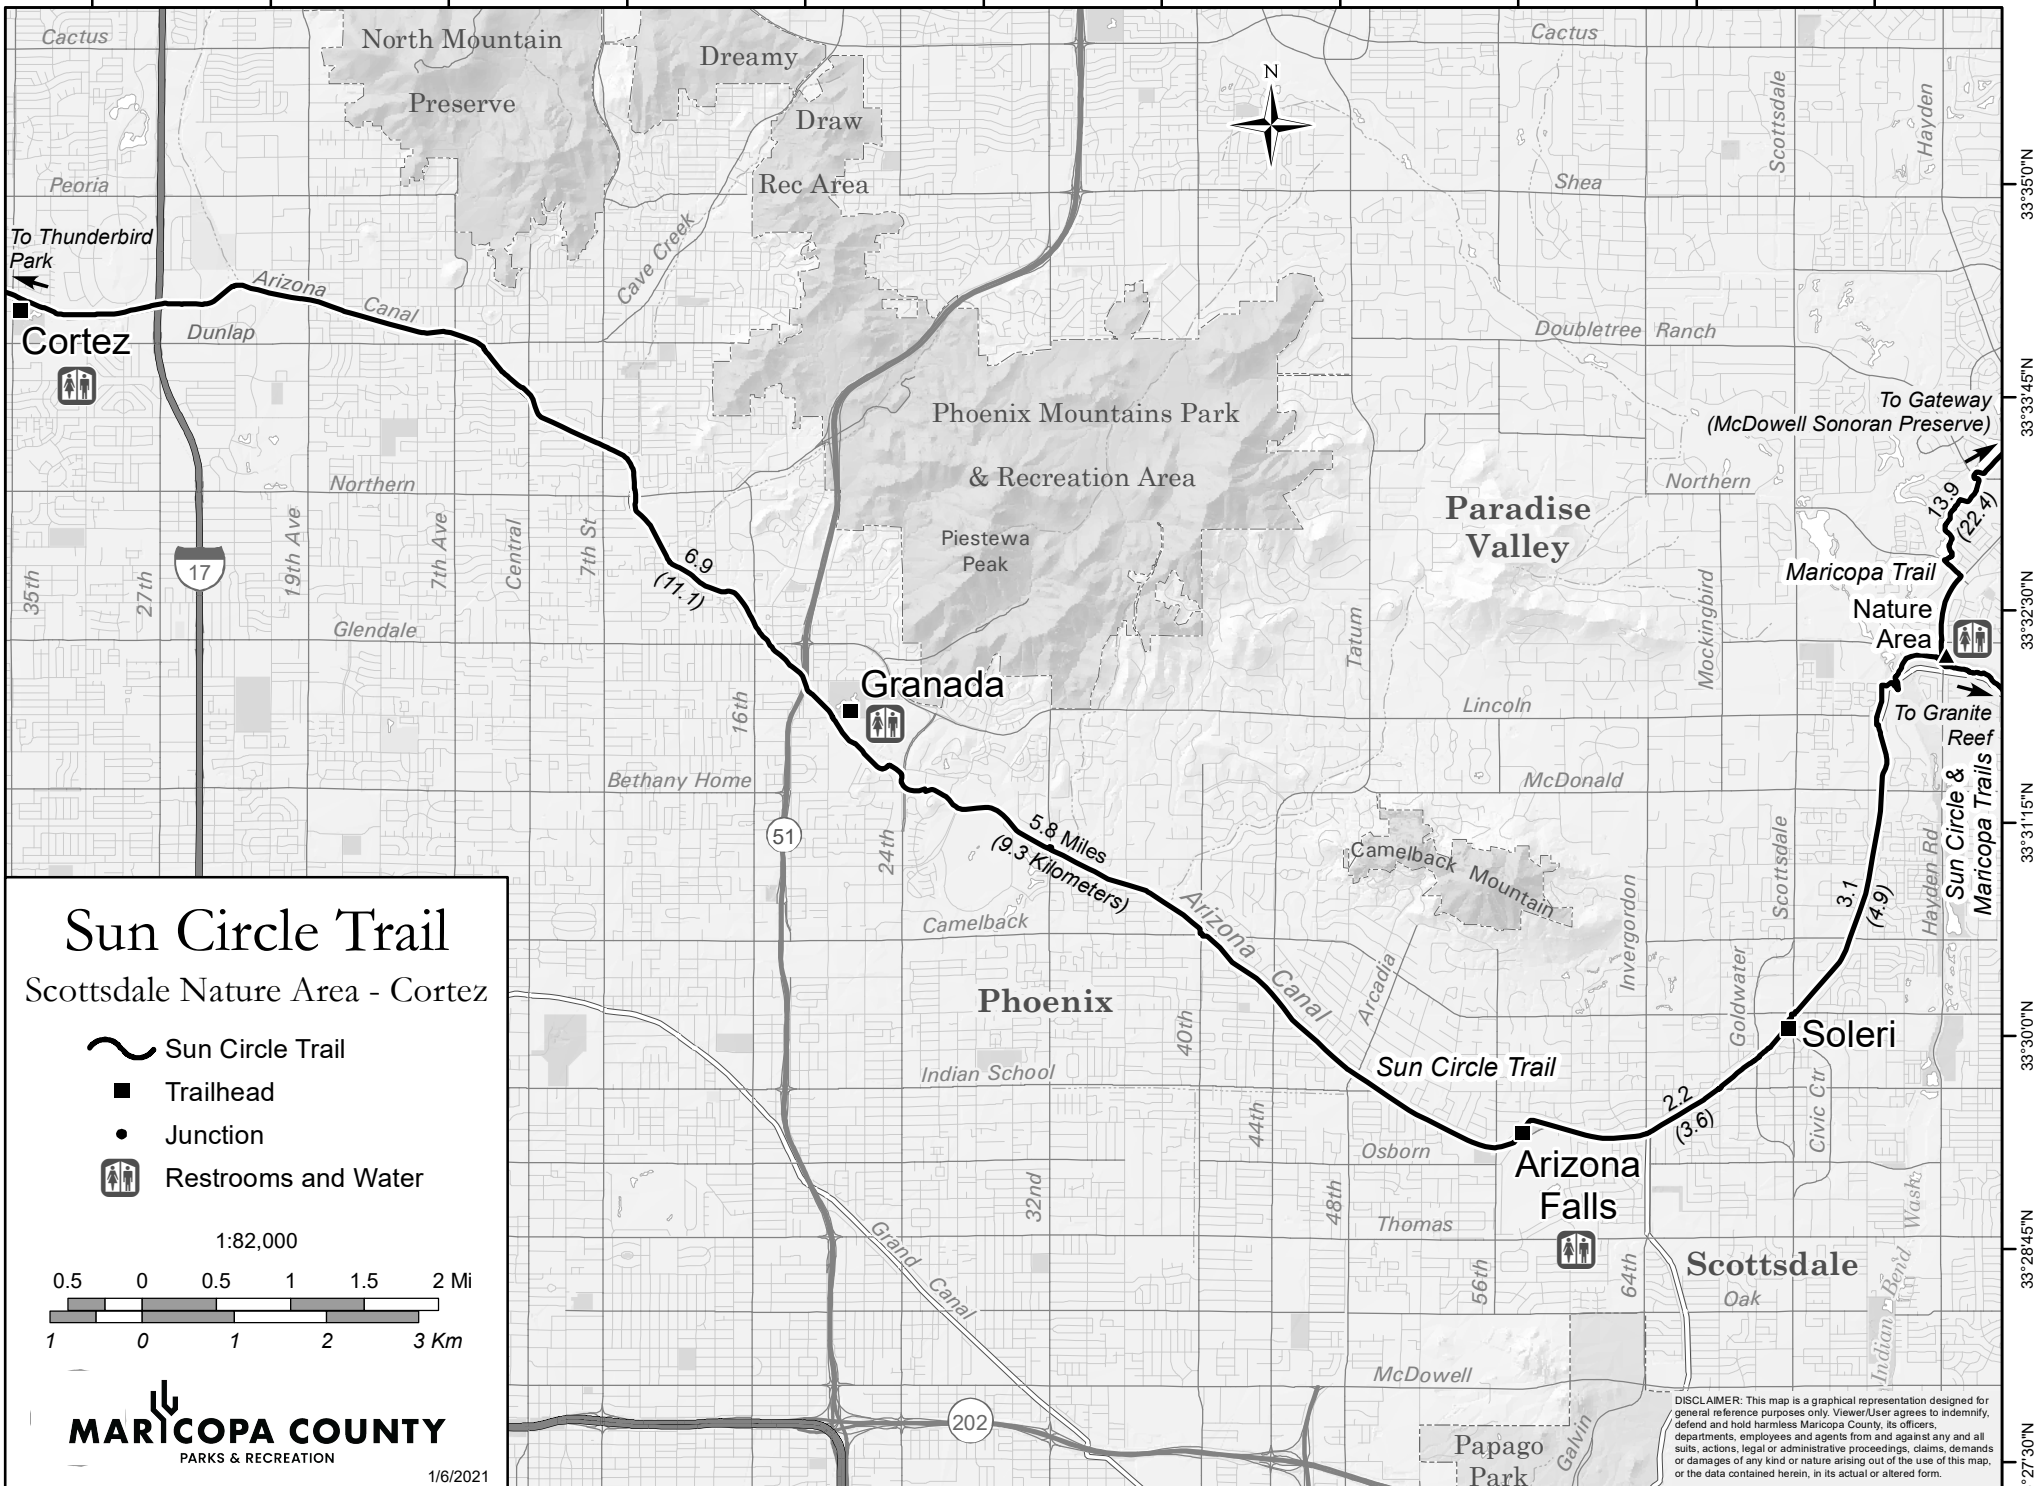

112°7'30"W 112°6'15"W 112°5'0"W 112°3'45"W 112°2'30"W 112°1'15"W 112°0'0"W 111°58'45"W 111°57'30"W 111°56'15"W 111°55'0"W

33°35'0"N
33°33'45"N
33°32'30"N
33°31'15"N
33°30'0"N
33°28'45"N
33°27'30"N

Sun Circle Trail

Scottsdale Nature Area - Cortez

- Sun Circle Trail
- Trailhead
- Junction
- Restrooms and Water

1:82,000

MARICOPA COUNTY
PARKS & RECREATION

1/6/2021