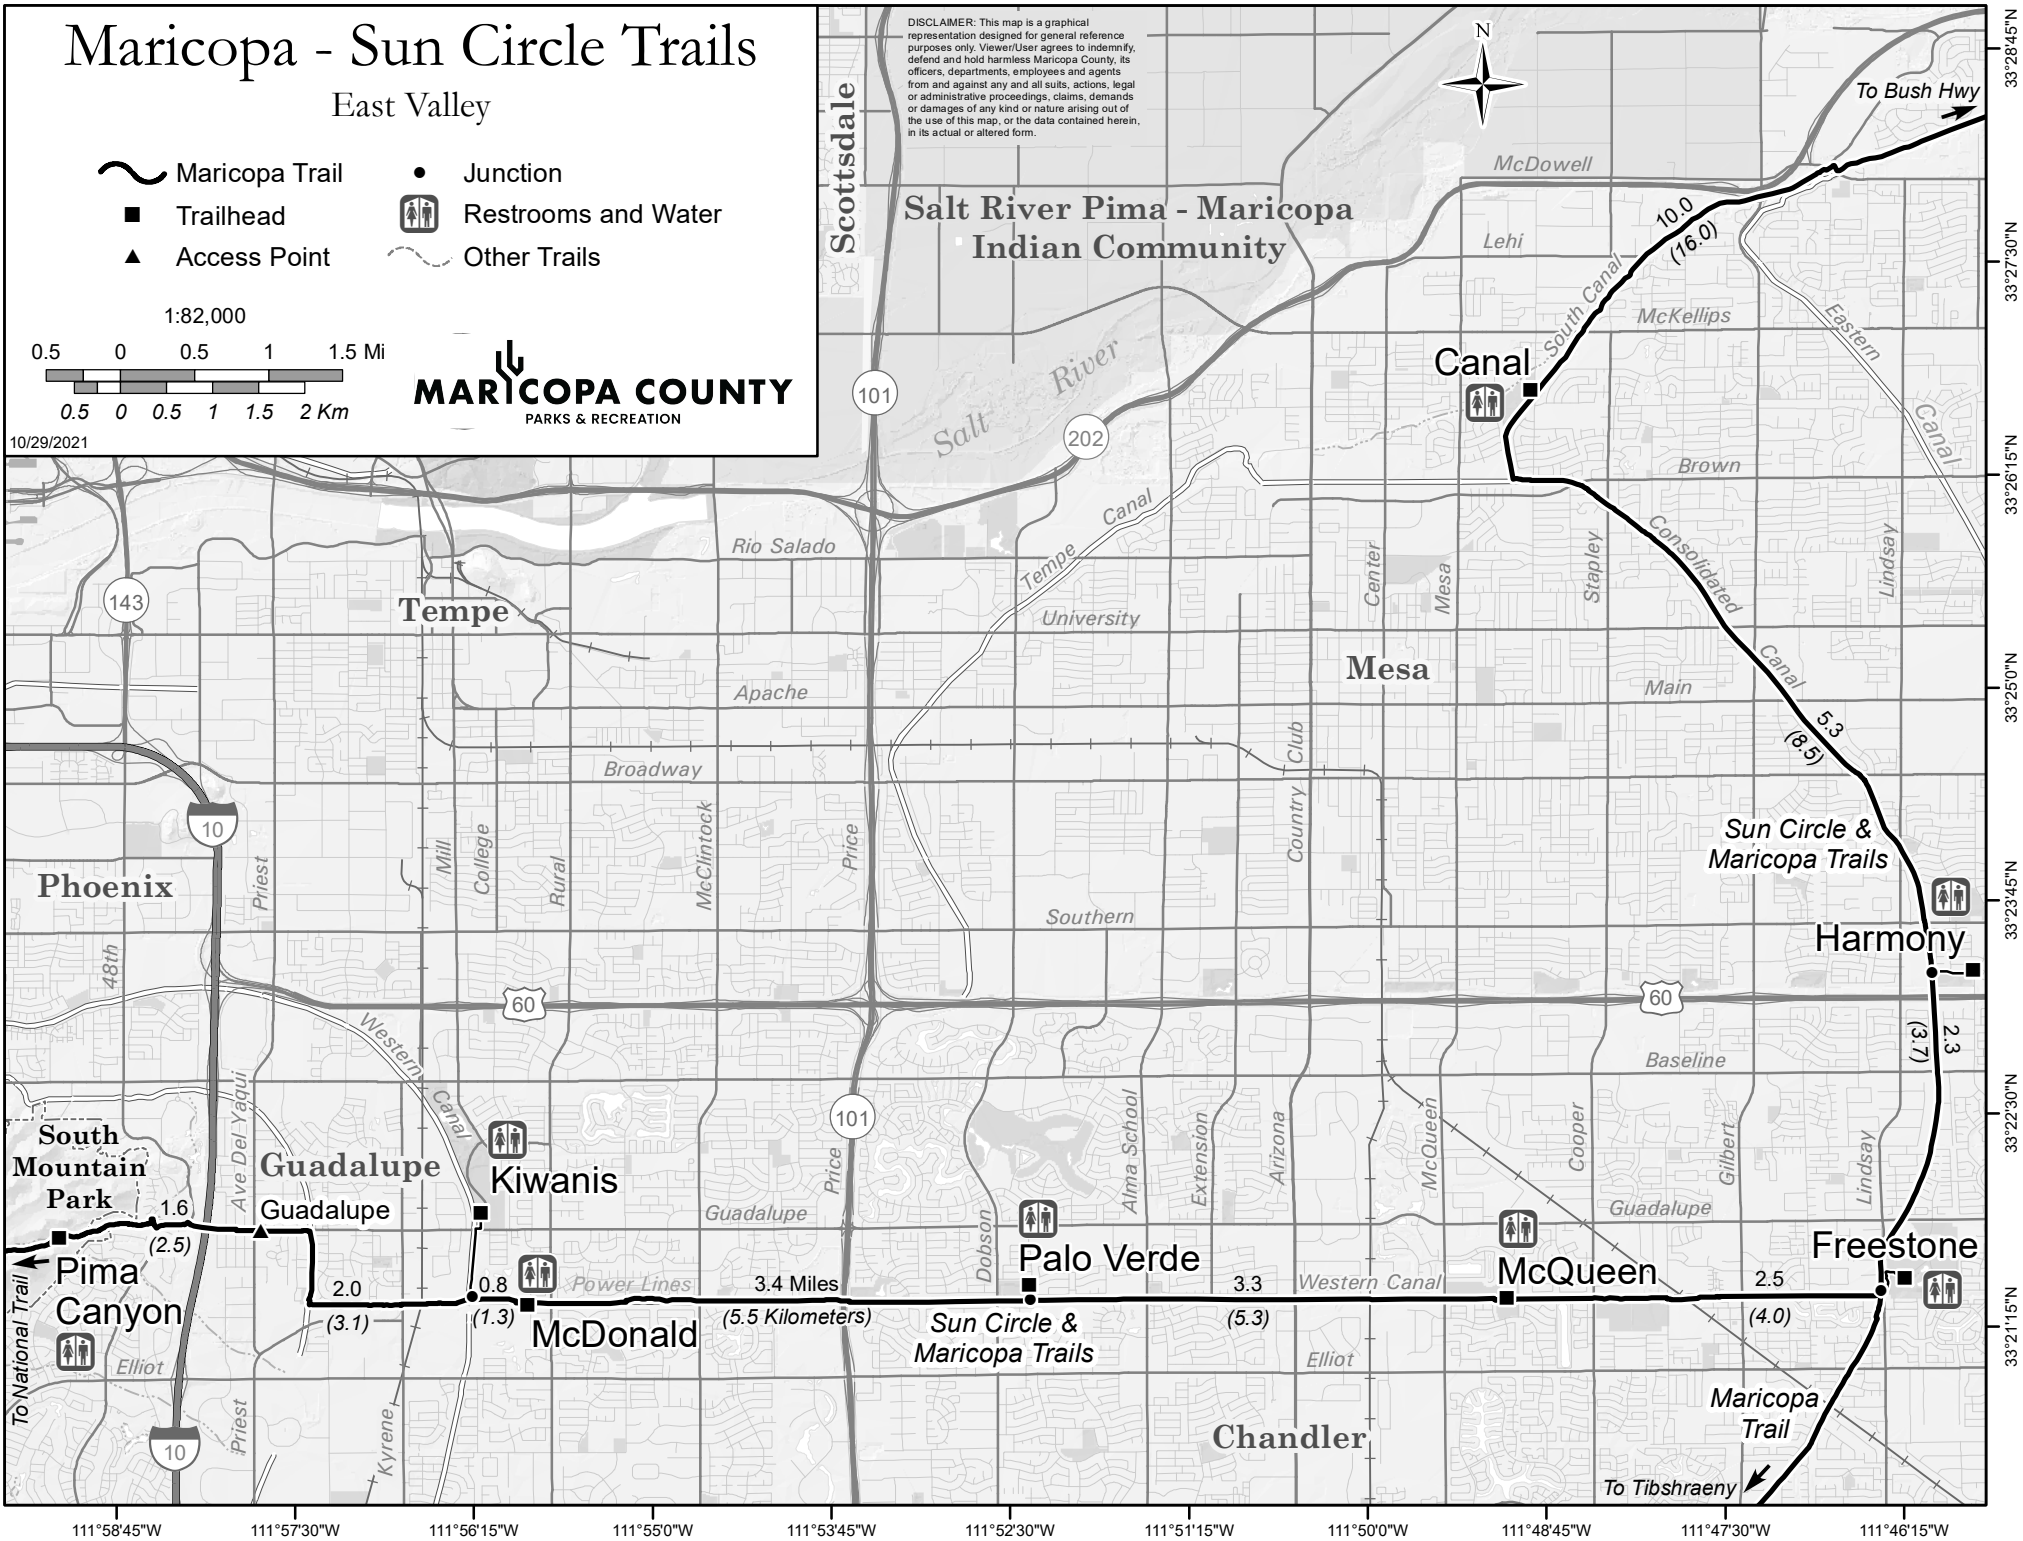

Maricopa - Sun Circle Trails

East Valley

- Maricopa Trail
- Trailhead
- Access Point
- Junction
- Restrooms and Water
- Other Trails

1:82,000

10/29/2021

111°58'45"W 111°57'30"W 111°56'15"W 111°55'0"W 111°53'45"W 111°52'30"W 111°51'15"W 111°50'0"W 111°48'45"W 111°47'30"W 111°46'15"W

33°28'45"N
33°27'30"N
33°26'15"N
33°25'0"N
33°23'45"N
33°22'30"N
33°21'15"N