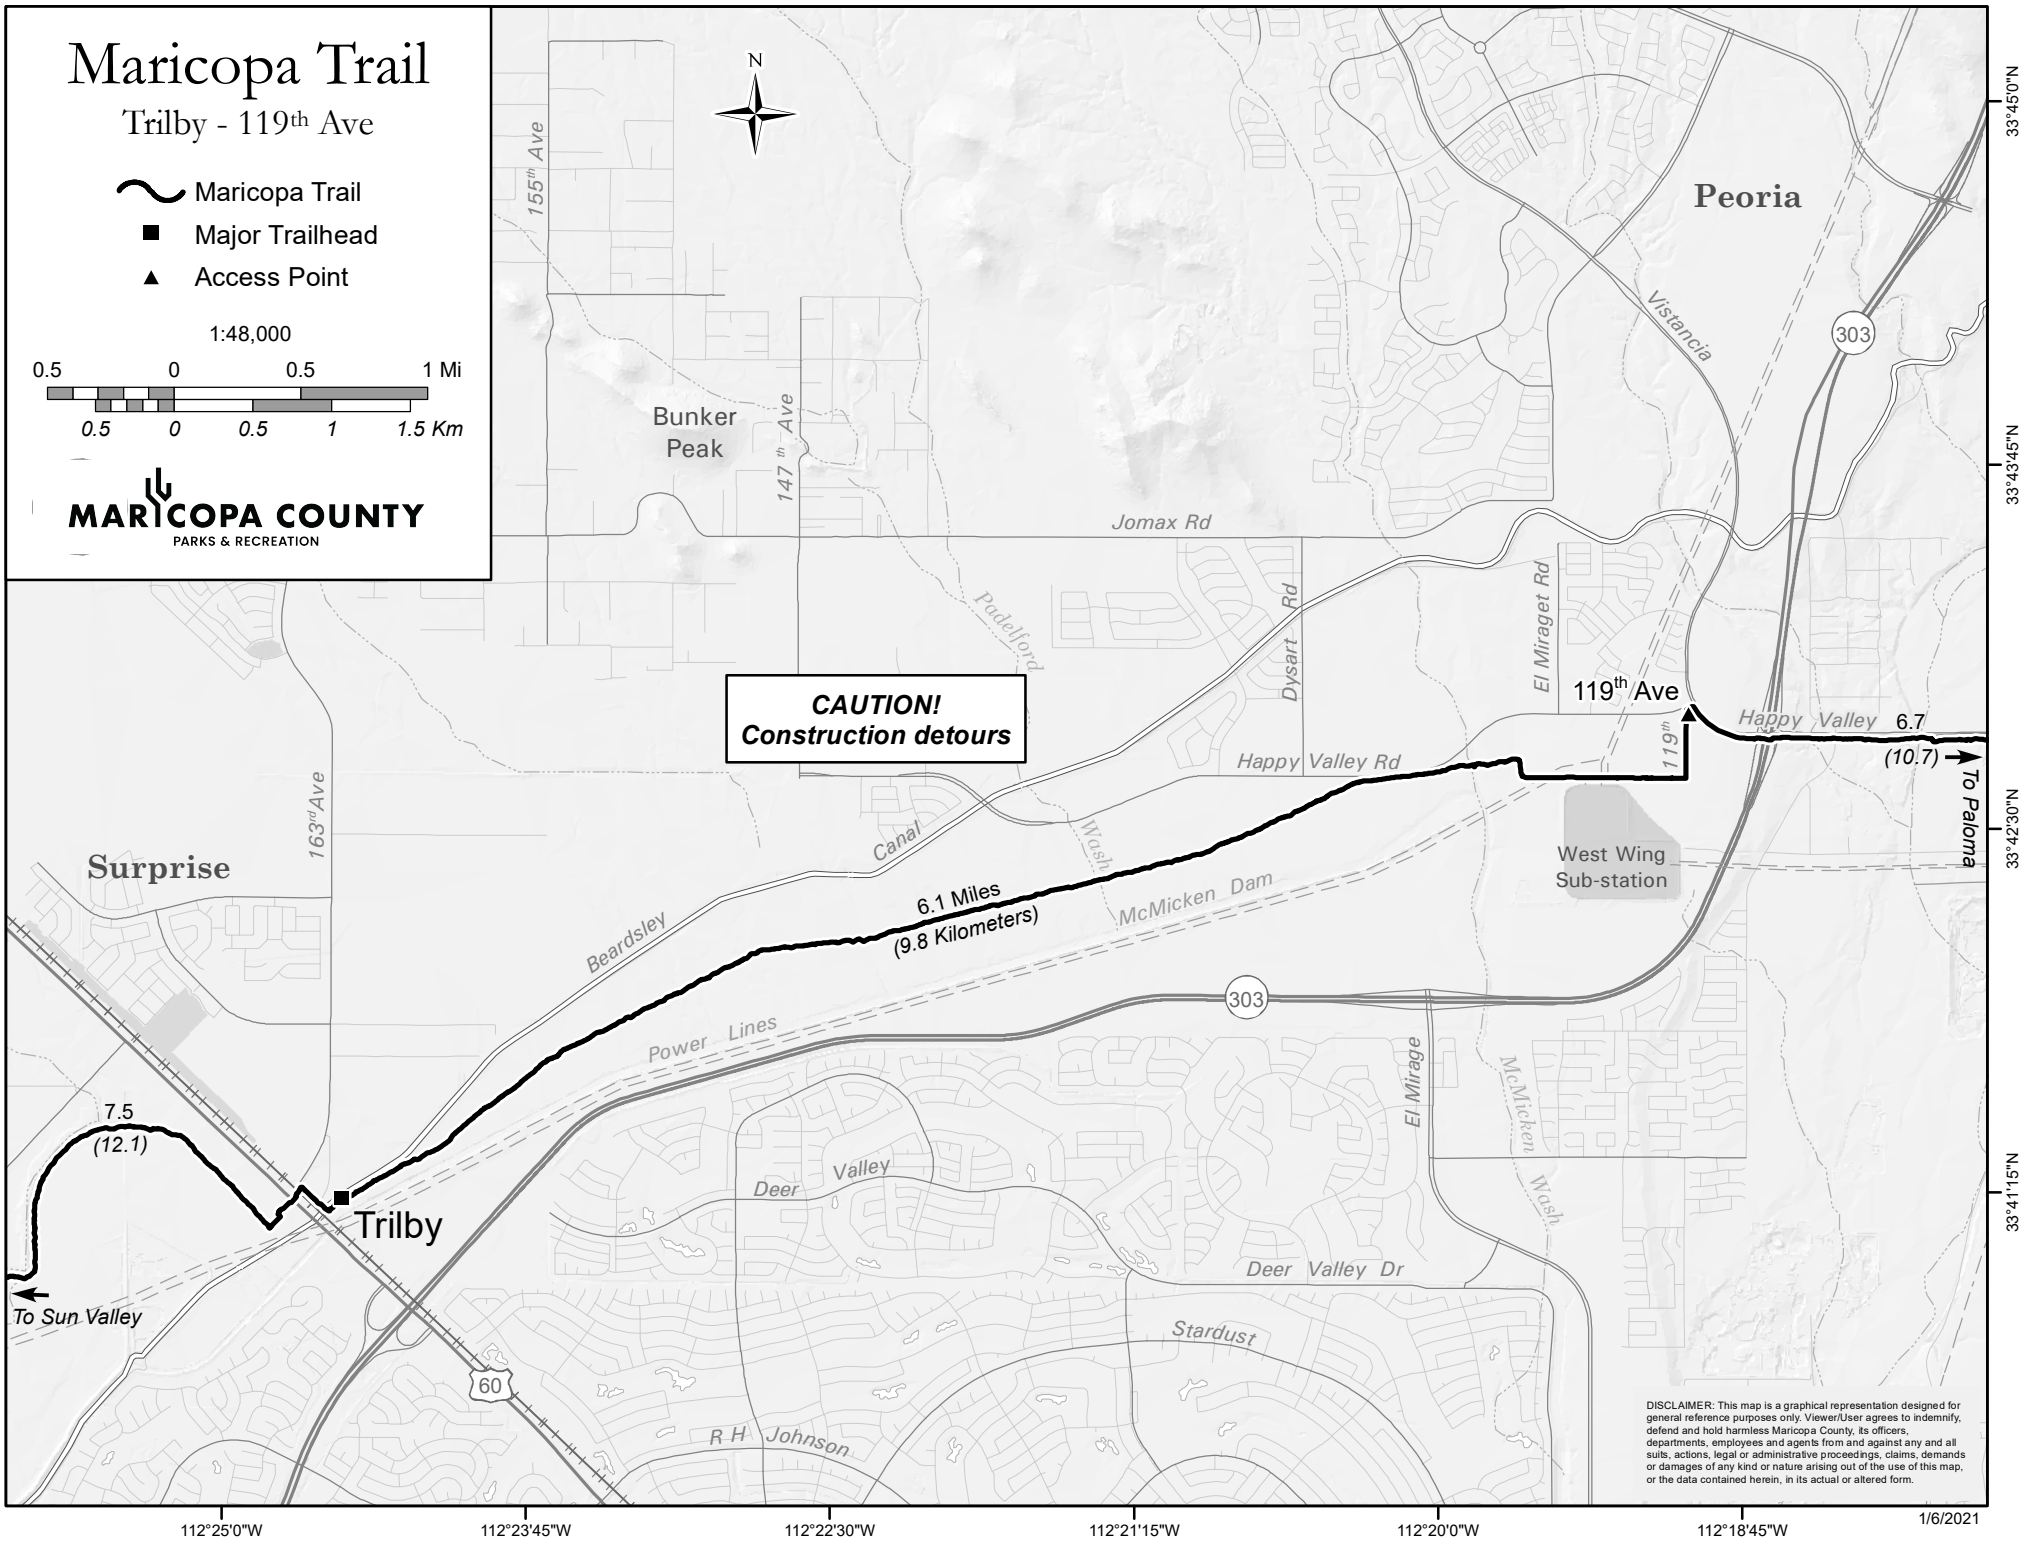

Maricopa Trail

Trilby - 119th Ave

- Maricopa Trail
- Major Trailhead
- Access Point

1:48,000

MARICOPA COUNTY
PARKS & RECREATION