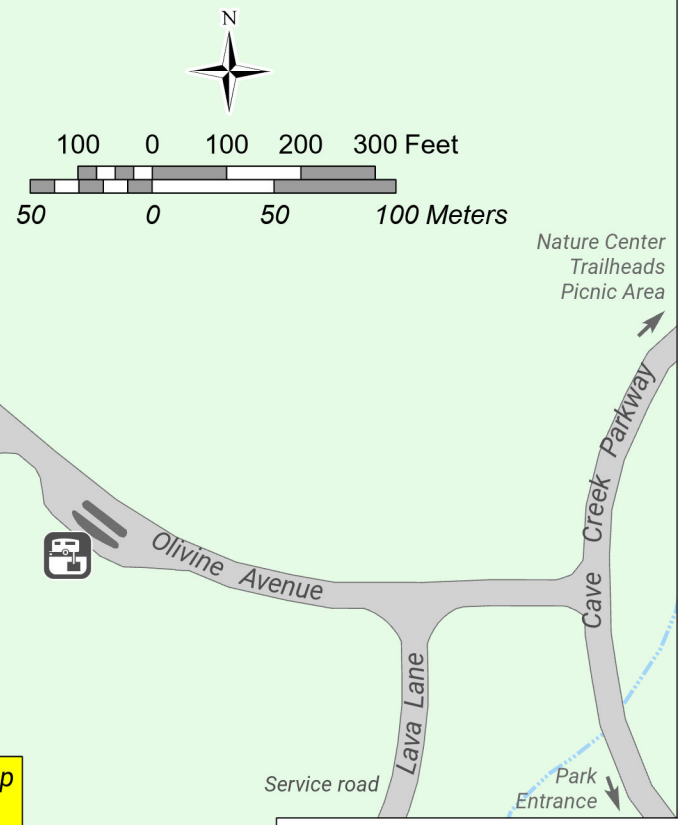

Family Campground

Cave Creek Regional Park

- RV Dump Station
- Host
- Information Kiosk
- Restroom
- Shower
- Horse Corral
- Dumpster

6/22/2023

Rodeo Arena