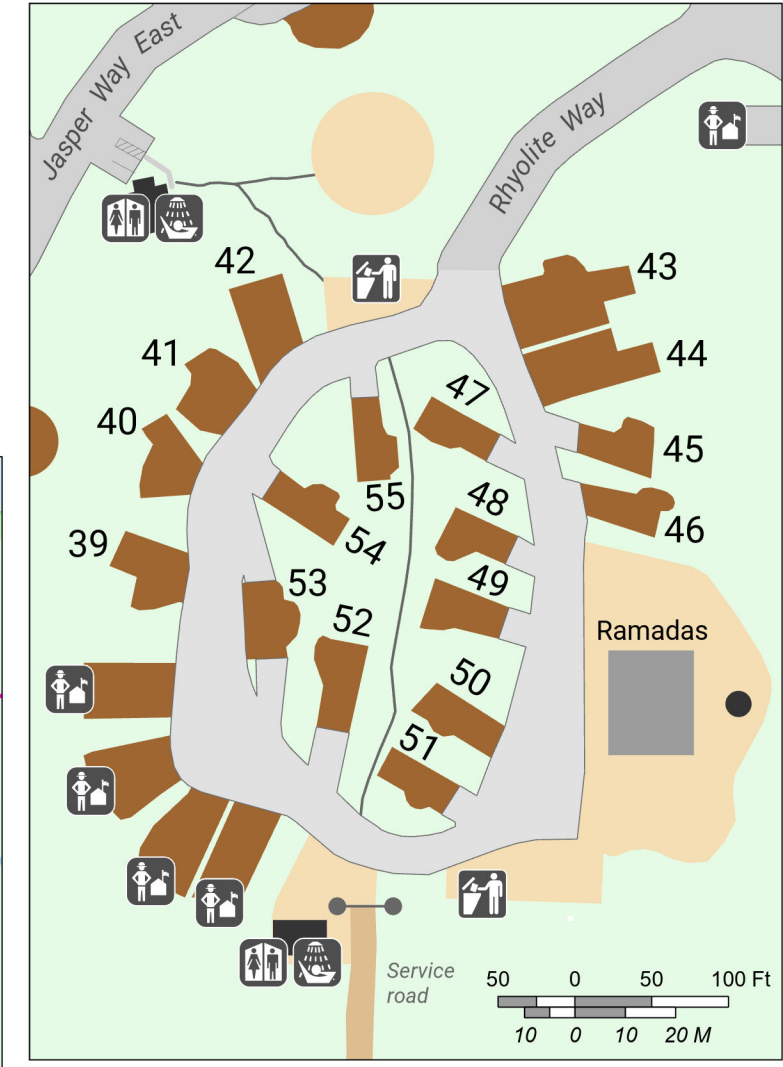

Family Campground

Cave Creek Regional Park

- RV Dump Station
- Host
- Information Kiosk
- Restroom
- Shower
- Horse Corral
- Dumpster

6/22/2023

Rodeo Arena