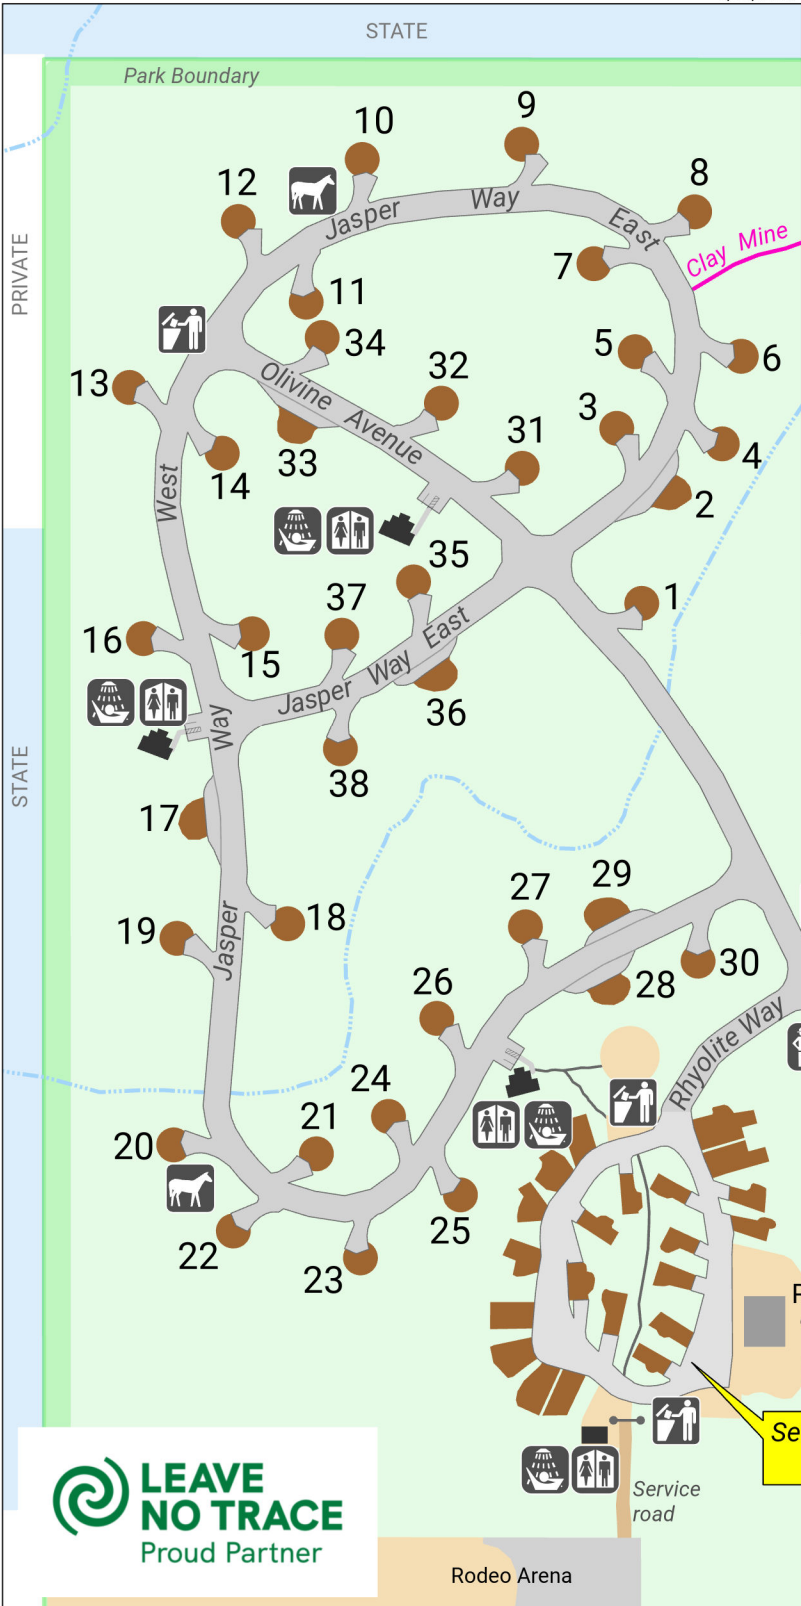

Family Campground

Cave Creek Regional Park

- RV Dump Station
- Host
- Information Kiosk
- Restroom
- Shower
- Horse Corral
- Dumpster

6/22/2023

Rodeo Arena