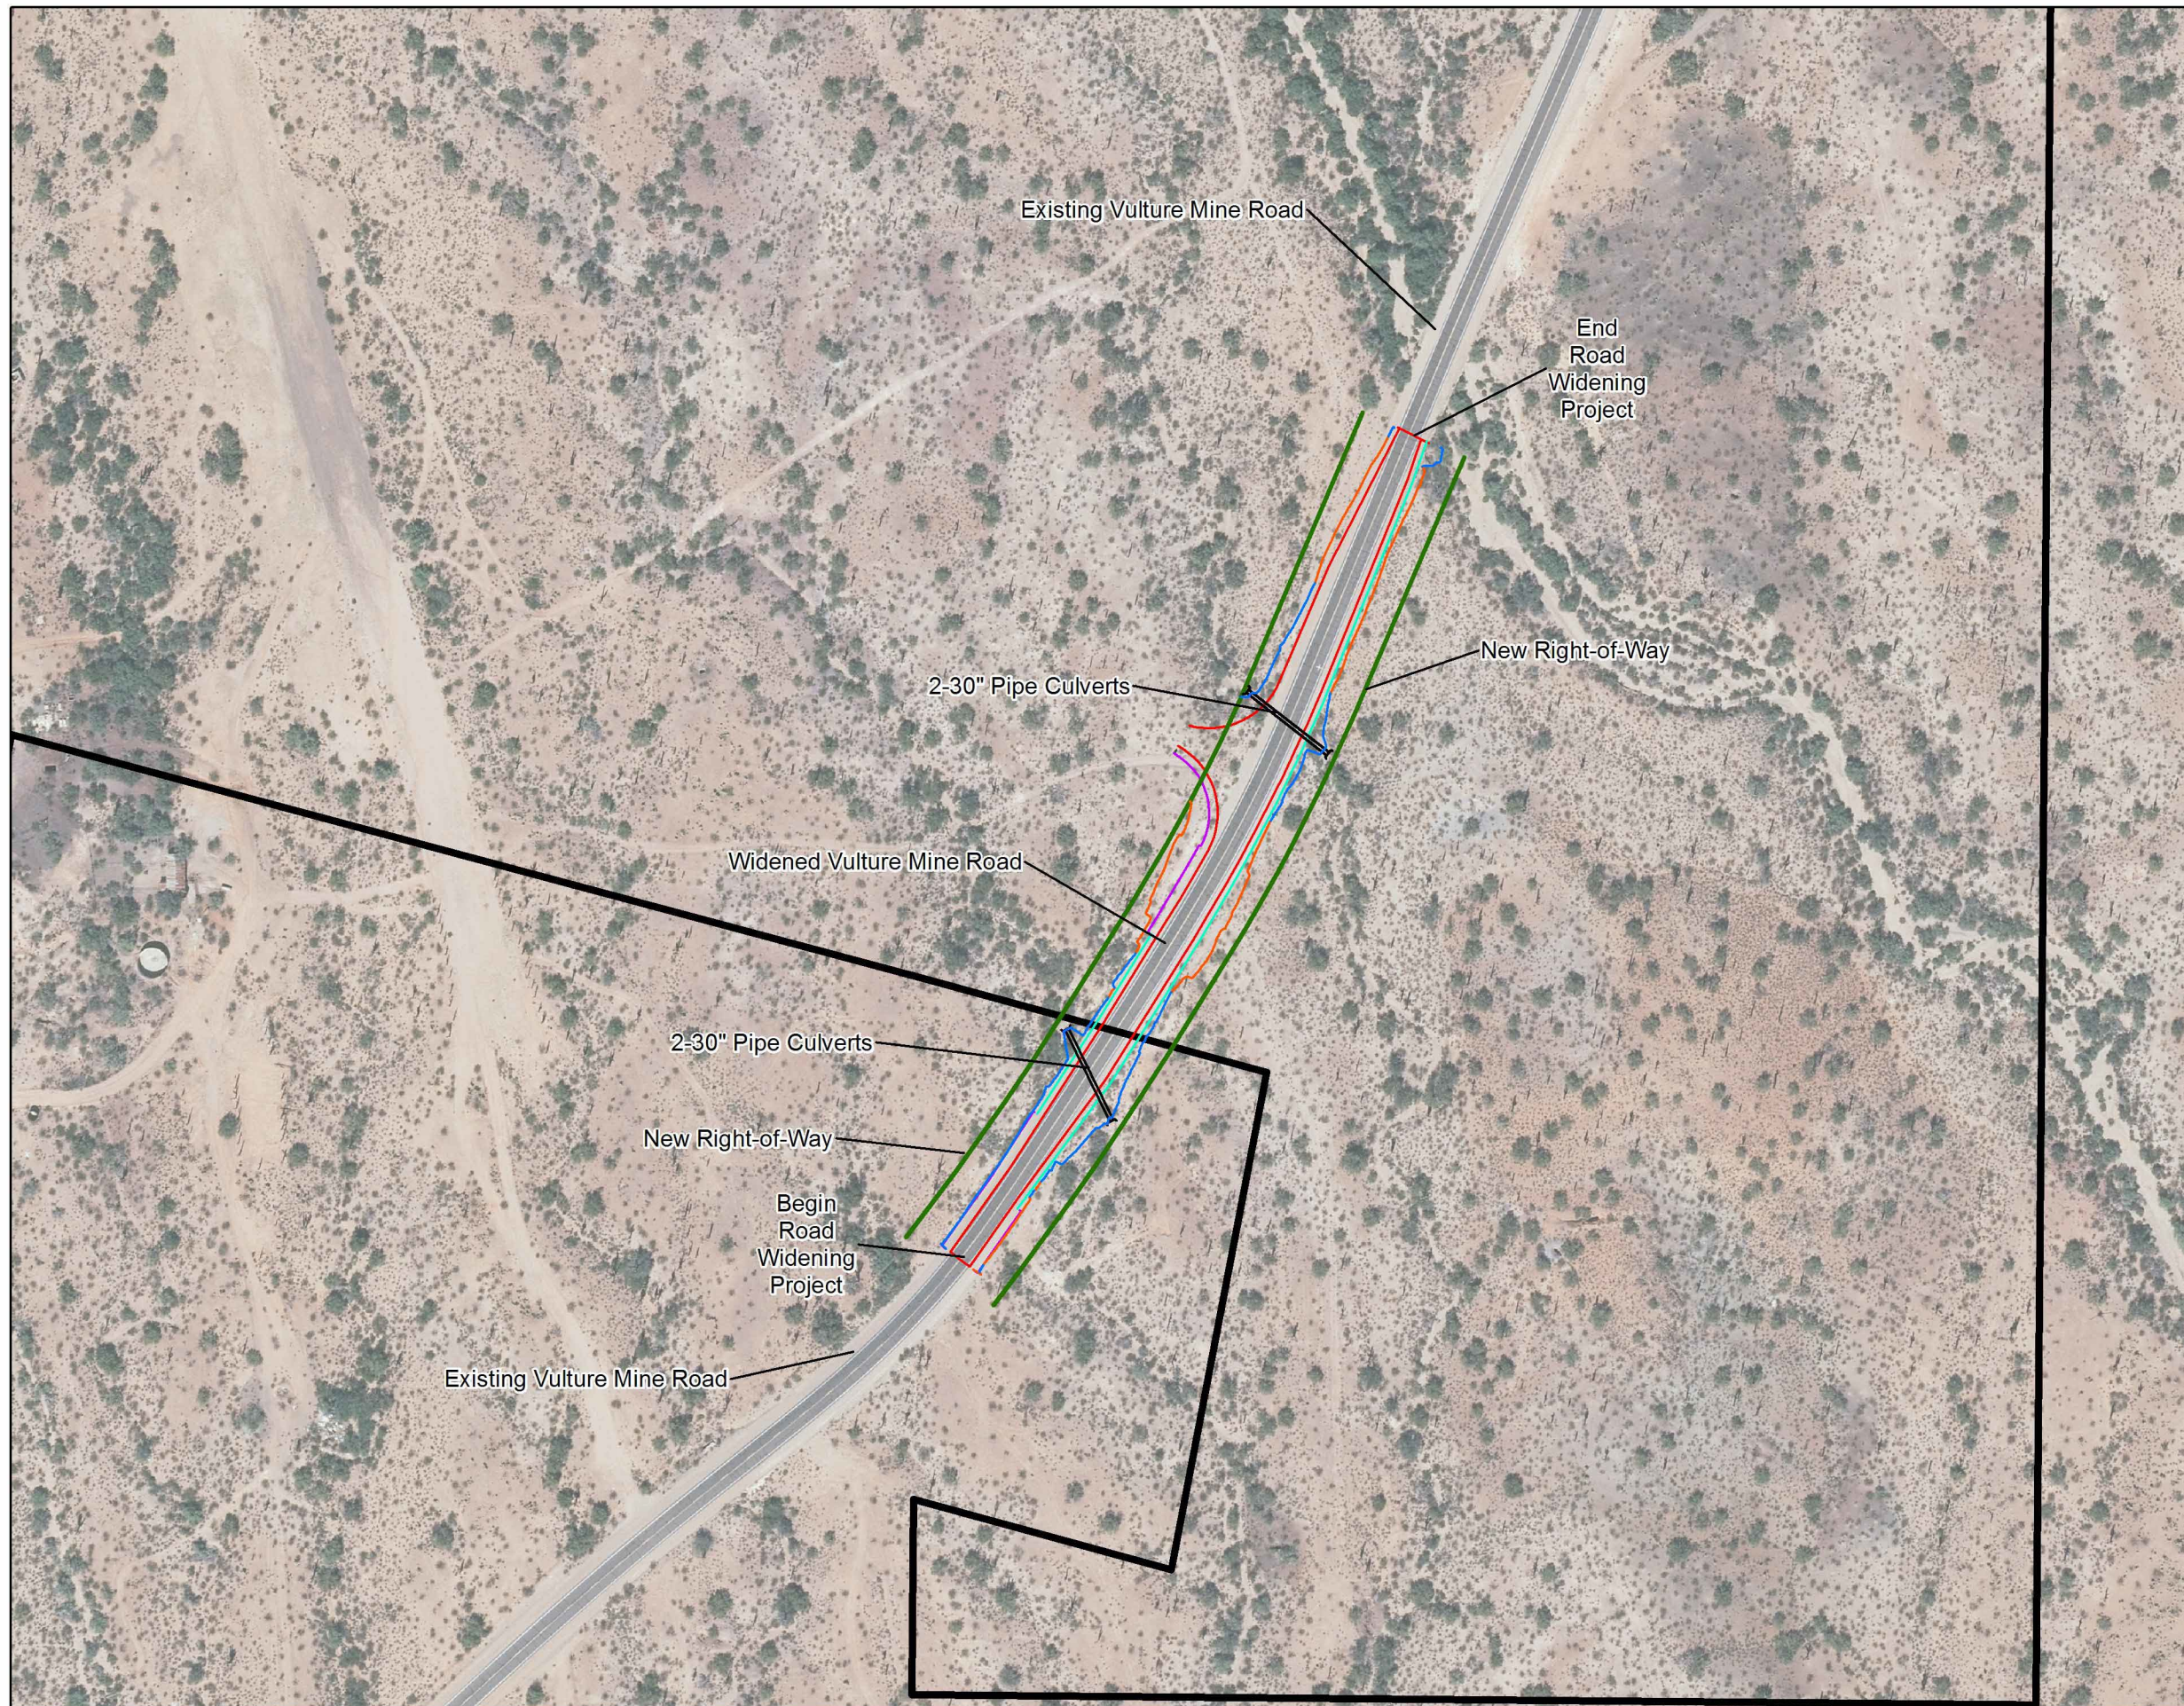

South Lease Area Road Widening

Map 2-6

Legend

-  Vulture Mountains Recreation R&PP Southern Lease Area
-  Cut Line
-  Fill Line
-  New Guardrail
-  New Pipe Culvert
-  New Right-of-Way
-  New Roadway Edge of Pavement

No warranty is made by the Bureau of Land Management as to the accuracy, reliability, or completeness of these data for individual use or aggregate use with other data. Original data were compiled from various sources. This information may not meet National Map Accuracy Standards. This product was developed through digital means and may be updated without notification.