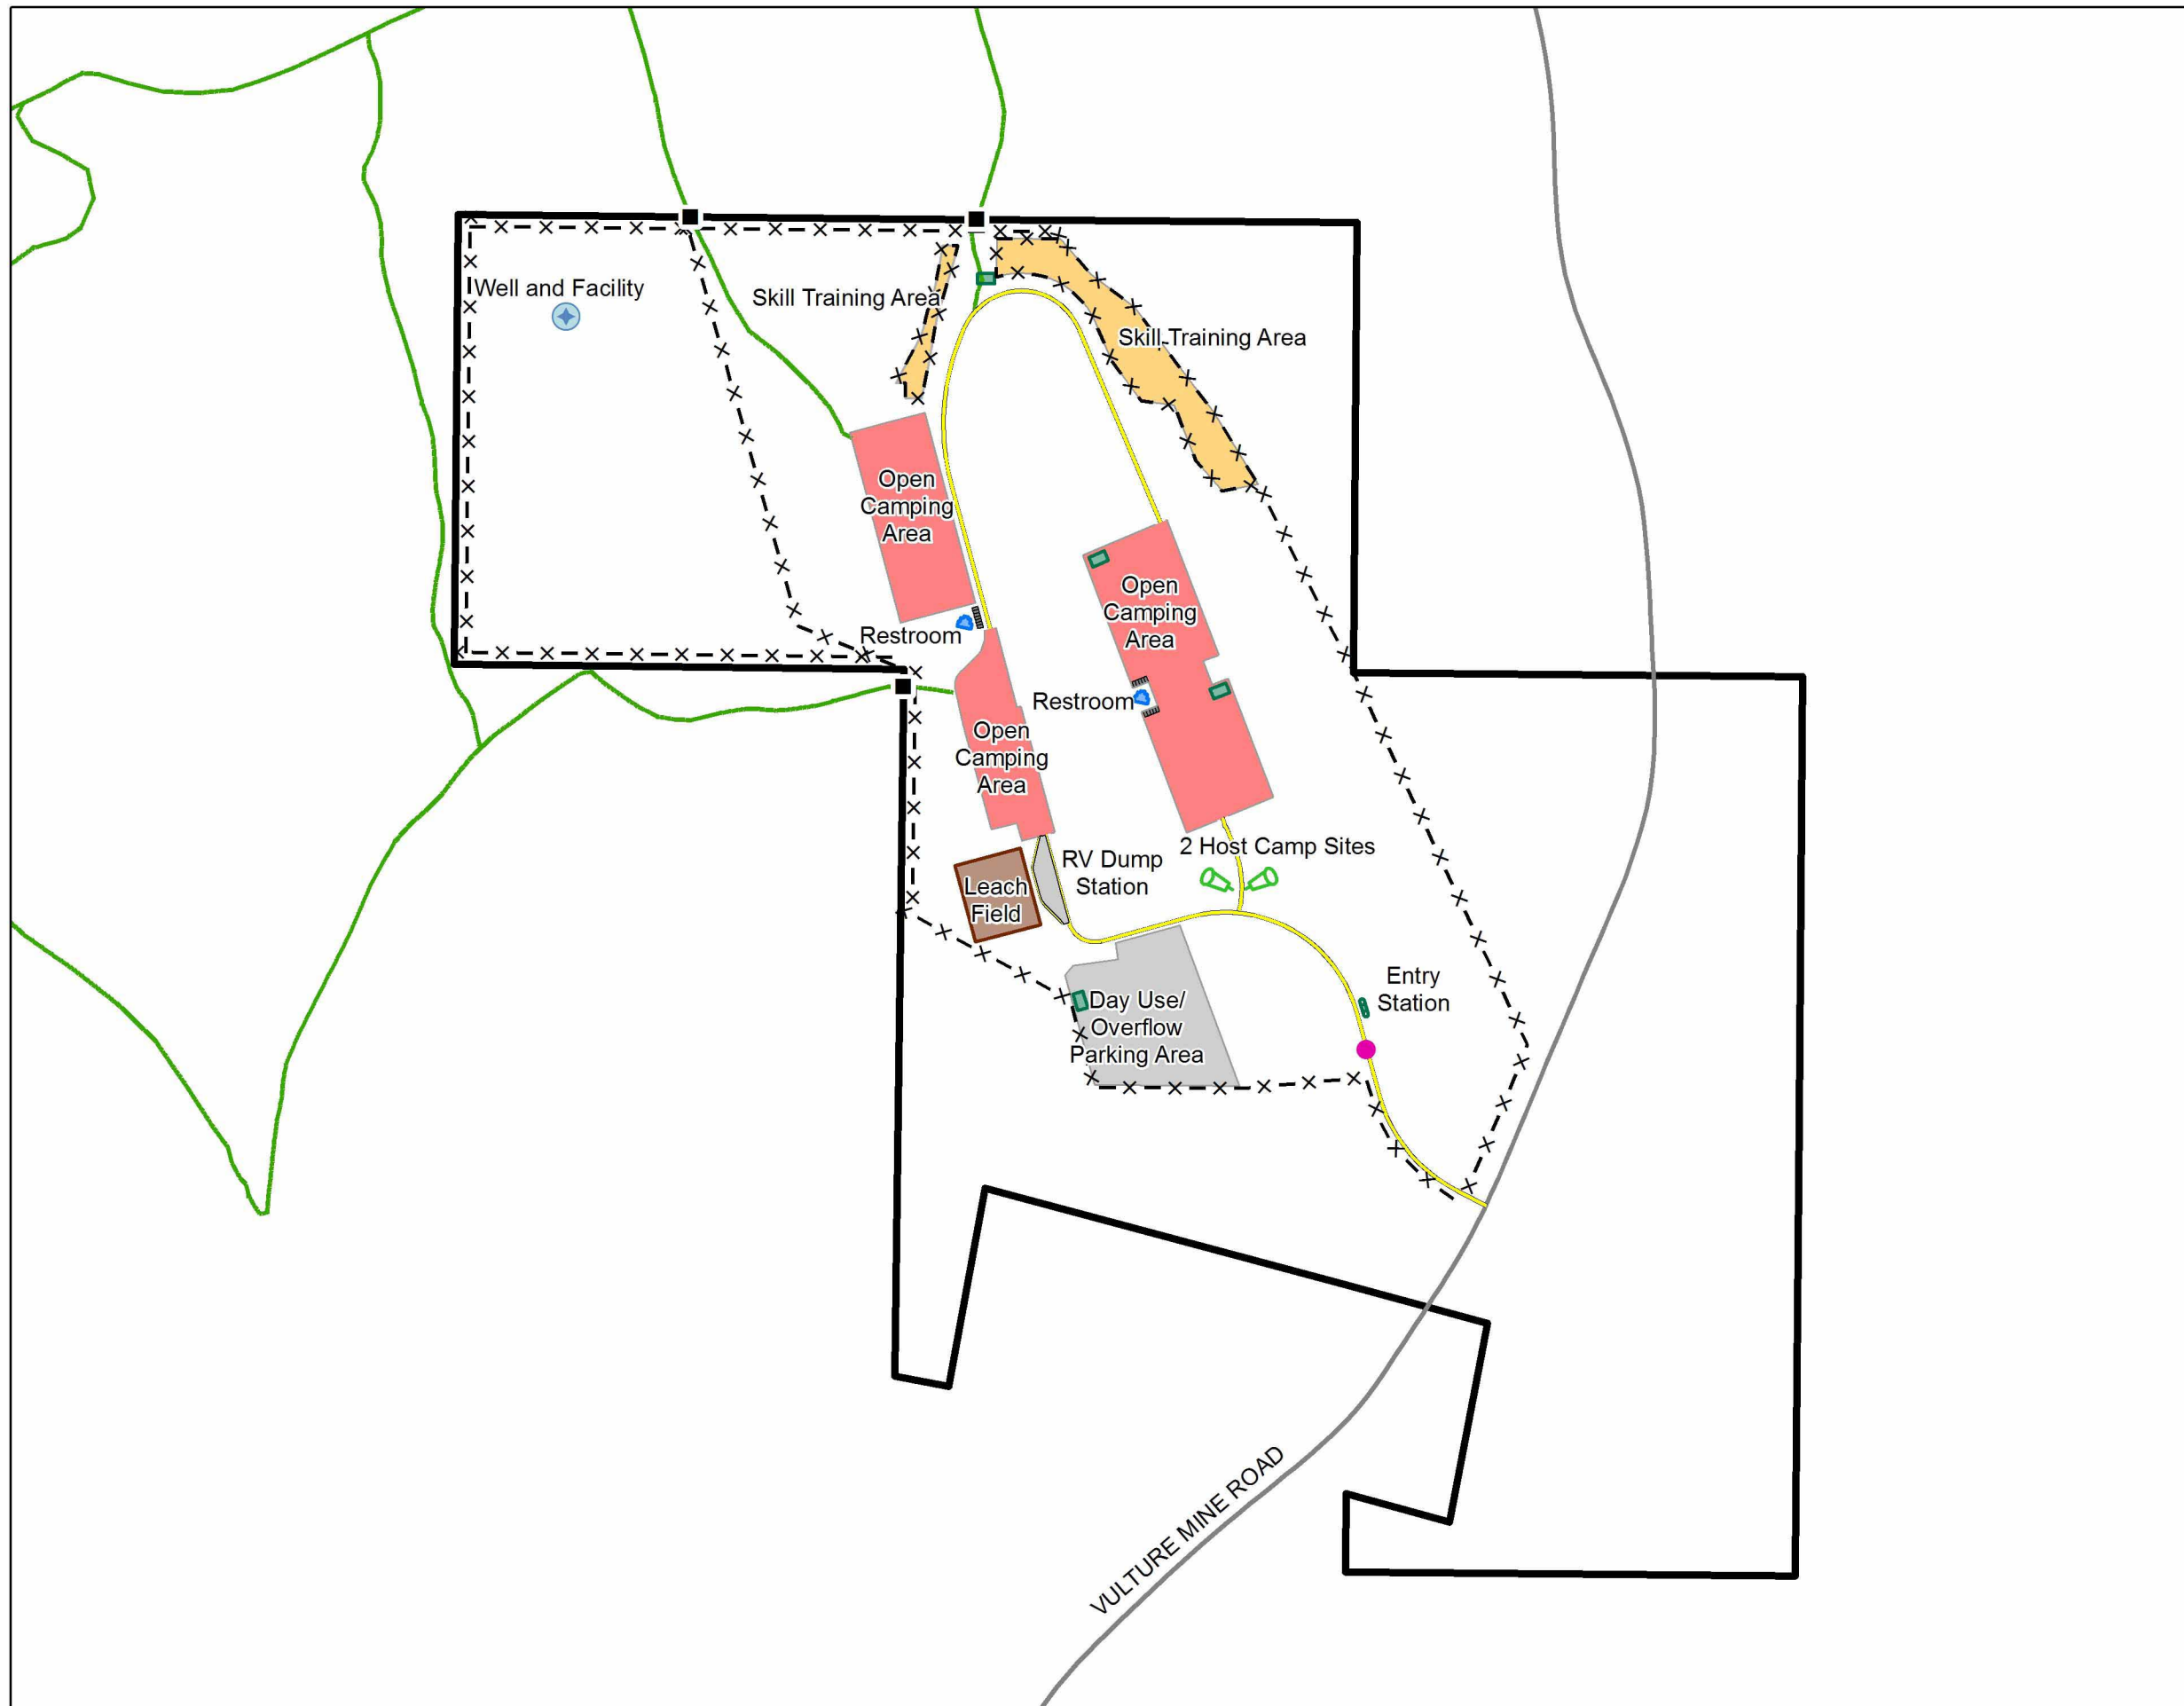

# South Lease Area

Map 2-4

## Legend

-  Vulture Mountains Recreation R&PP Southern Lease Area
-  Campsite
-  Day Use/Overflow Parking
-  Parking Area
-  Open Camping Area
-  Restrooms
-  Skill Training Area
-  Ramada/Shaded Picnic Table
-  Leach Field
-  RV Dump Station
-  Road
-  Proposed Road
-  Existing OHV Route
-  Pipe Rail/Grazing Fence
-  Pass-through Gate
-  Electronic Gate

Feet

No warranty is made by the Bureau of Land Management as to the accuracy, reliability, or completeness of these data for individual use or aggregate use with other data. Original data were compiled from various sources. This information may not meet National Map Accuracy Standards. This product was developed through digital means and may be updated without notification.