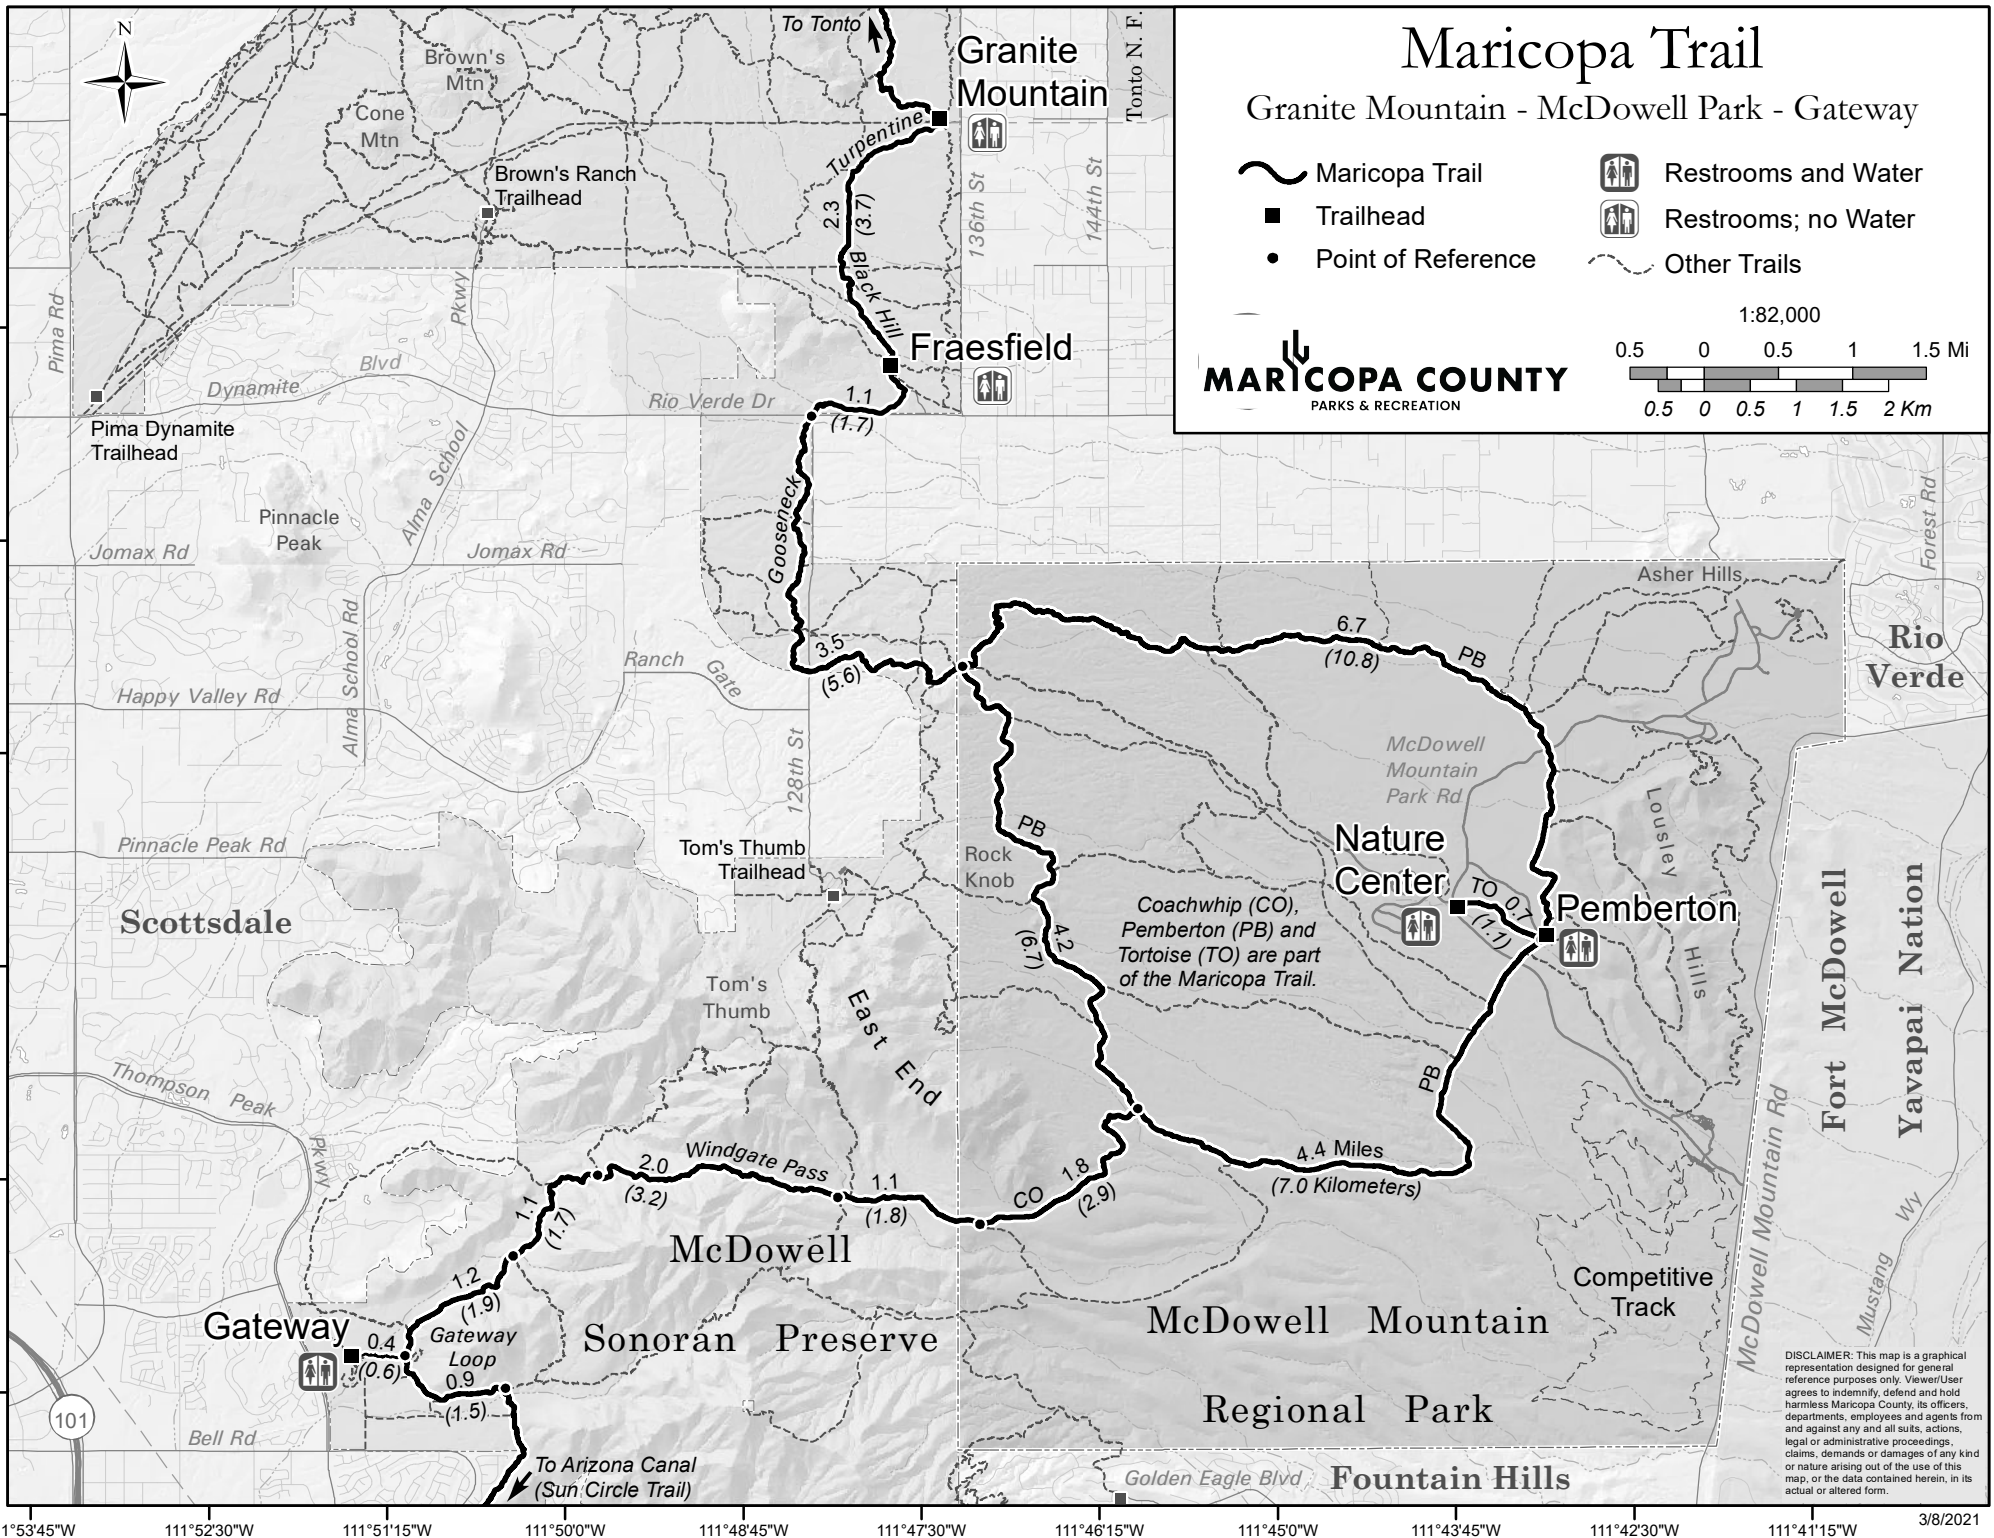

Maricopa Trail

Granite Mountain - McDowell Park - Gateway

- Maricopa Trail
- Trailhead
- Point of Reference
- Restrooms and Water
- Restrooms; no Water
- Other Trails

MARICOPA COUNTY
PARKS & RECREATION