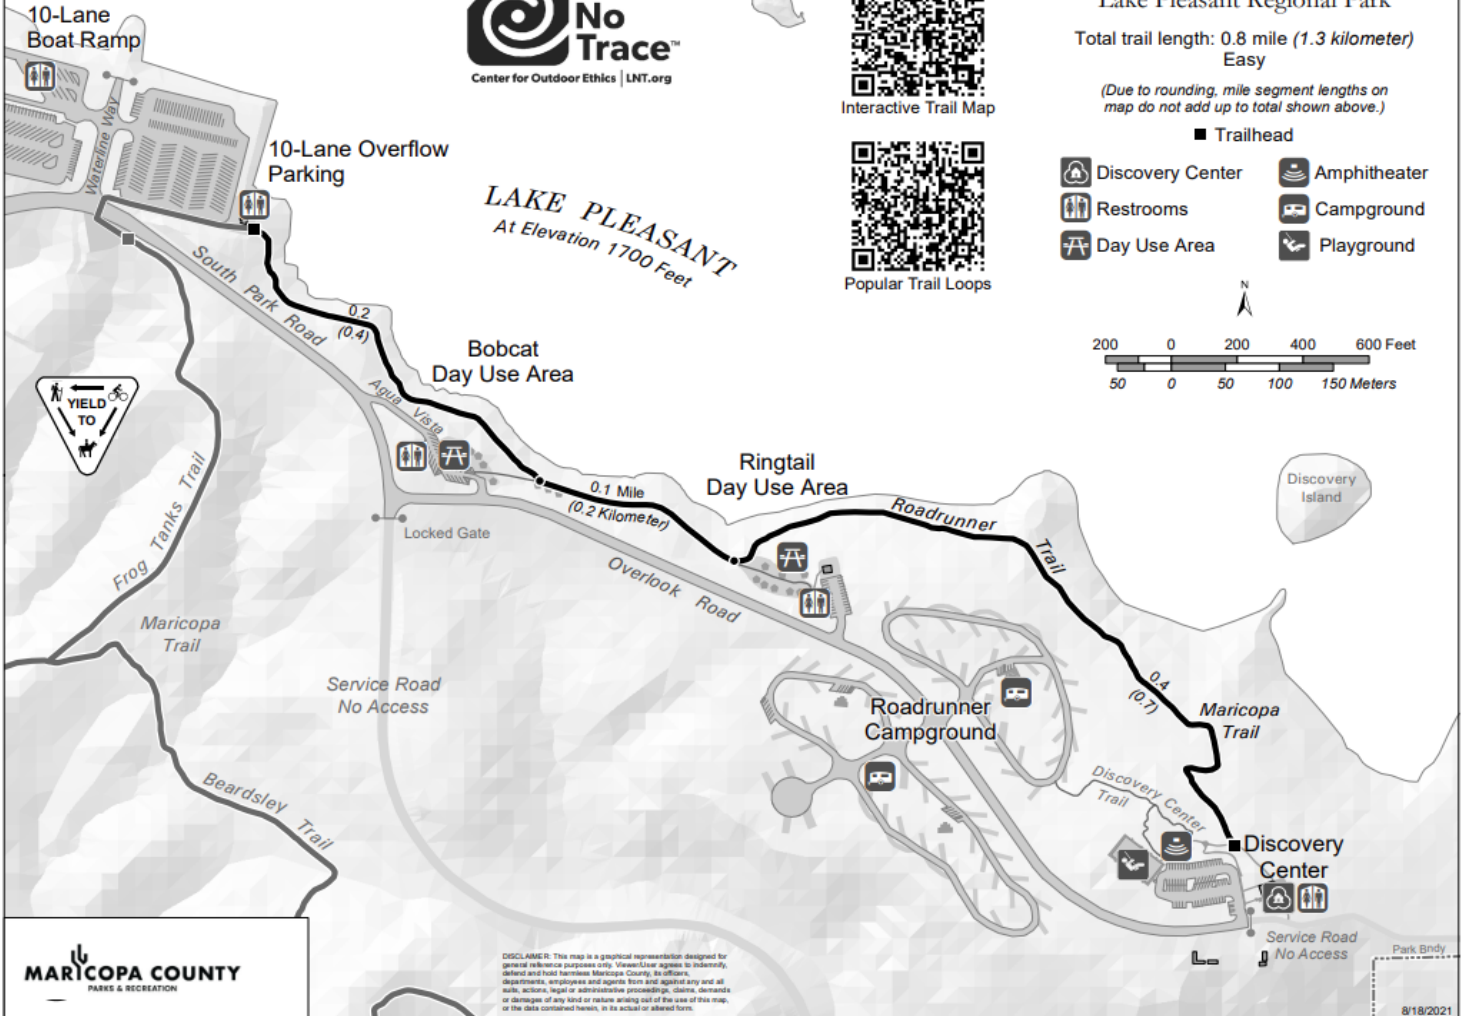

Interactive Trail Map

Popular Trail Loops

Roadrunner Trail

Lake Pleasant Regional Park

Total trail length: 0.8 mile (1.3 kilometer)
Easy

(Due to rounding, mile segment lengths on map do not add up to total shown above.)

■ Trailhead

Discovery Center	Amphitheater
Restrooms	Campground
Day Use Area	Playground

MARICOPA COUNTY
PARKS & RECREATION

8/18/2021