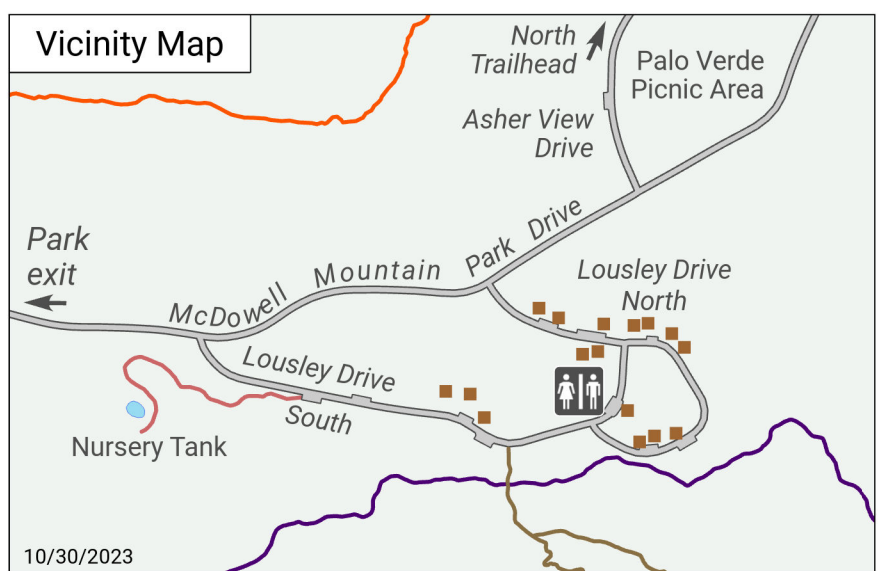

Ironwood Campground

McDowell Mountain Regional Park

To Palo Verde Picnic Area,
Youth Group Areas,
North Trailhead

-  Restroom
-  Water Bib
-  Camp Site
-  Picnic Table (Day Use)

To Nature Center,
Trailhead Staging Area,
Competitive Track,
park exit

10/30/2023

DISCLAIMER: This map is a graphical representation designed for general reference purposes only. Viewer/User agrees to indemnify, defend and hold harmless Maricopa County, its officers, departments, employees and agents from and against any and all suits, actions, legal or administrative proceedings, claims, demands or damages of any kind or nature arising out of the use of this map, or the data contained herein, in its actual or altered form.