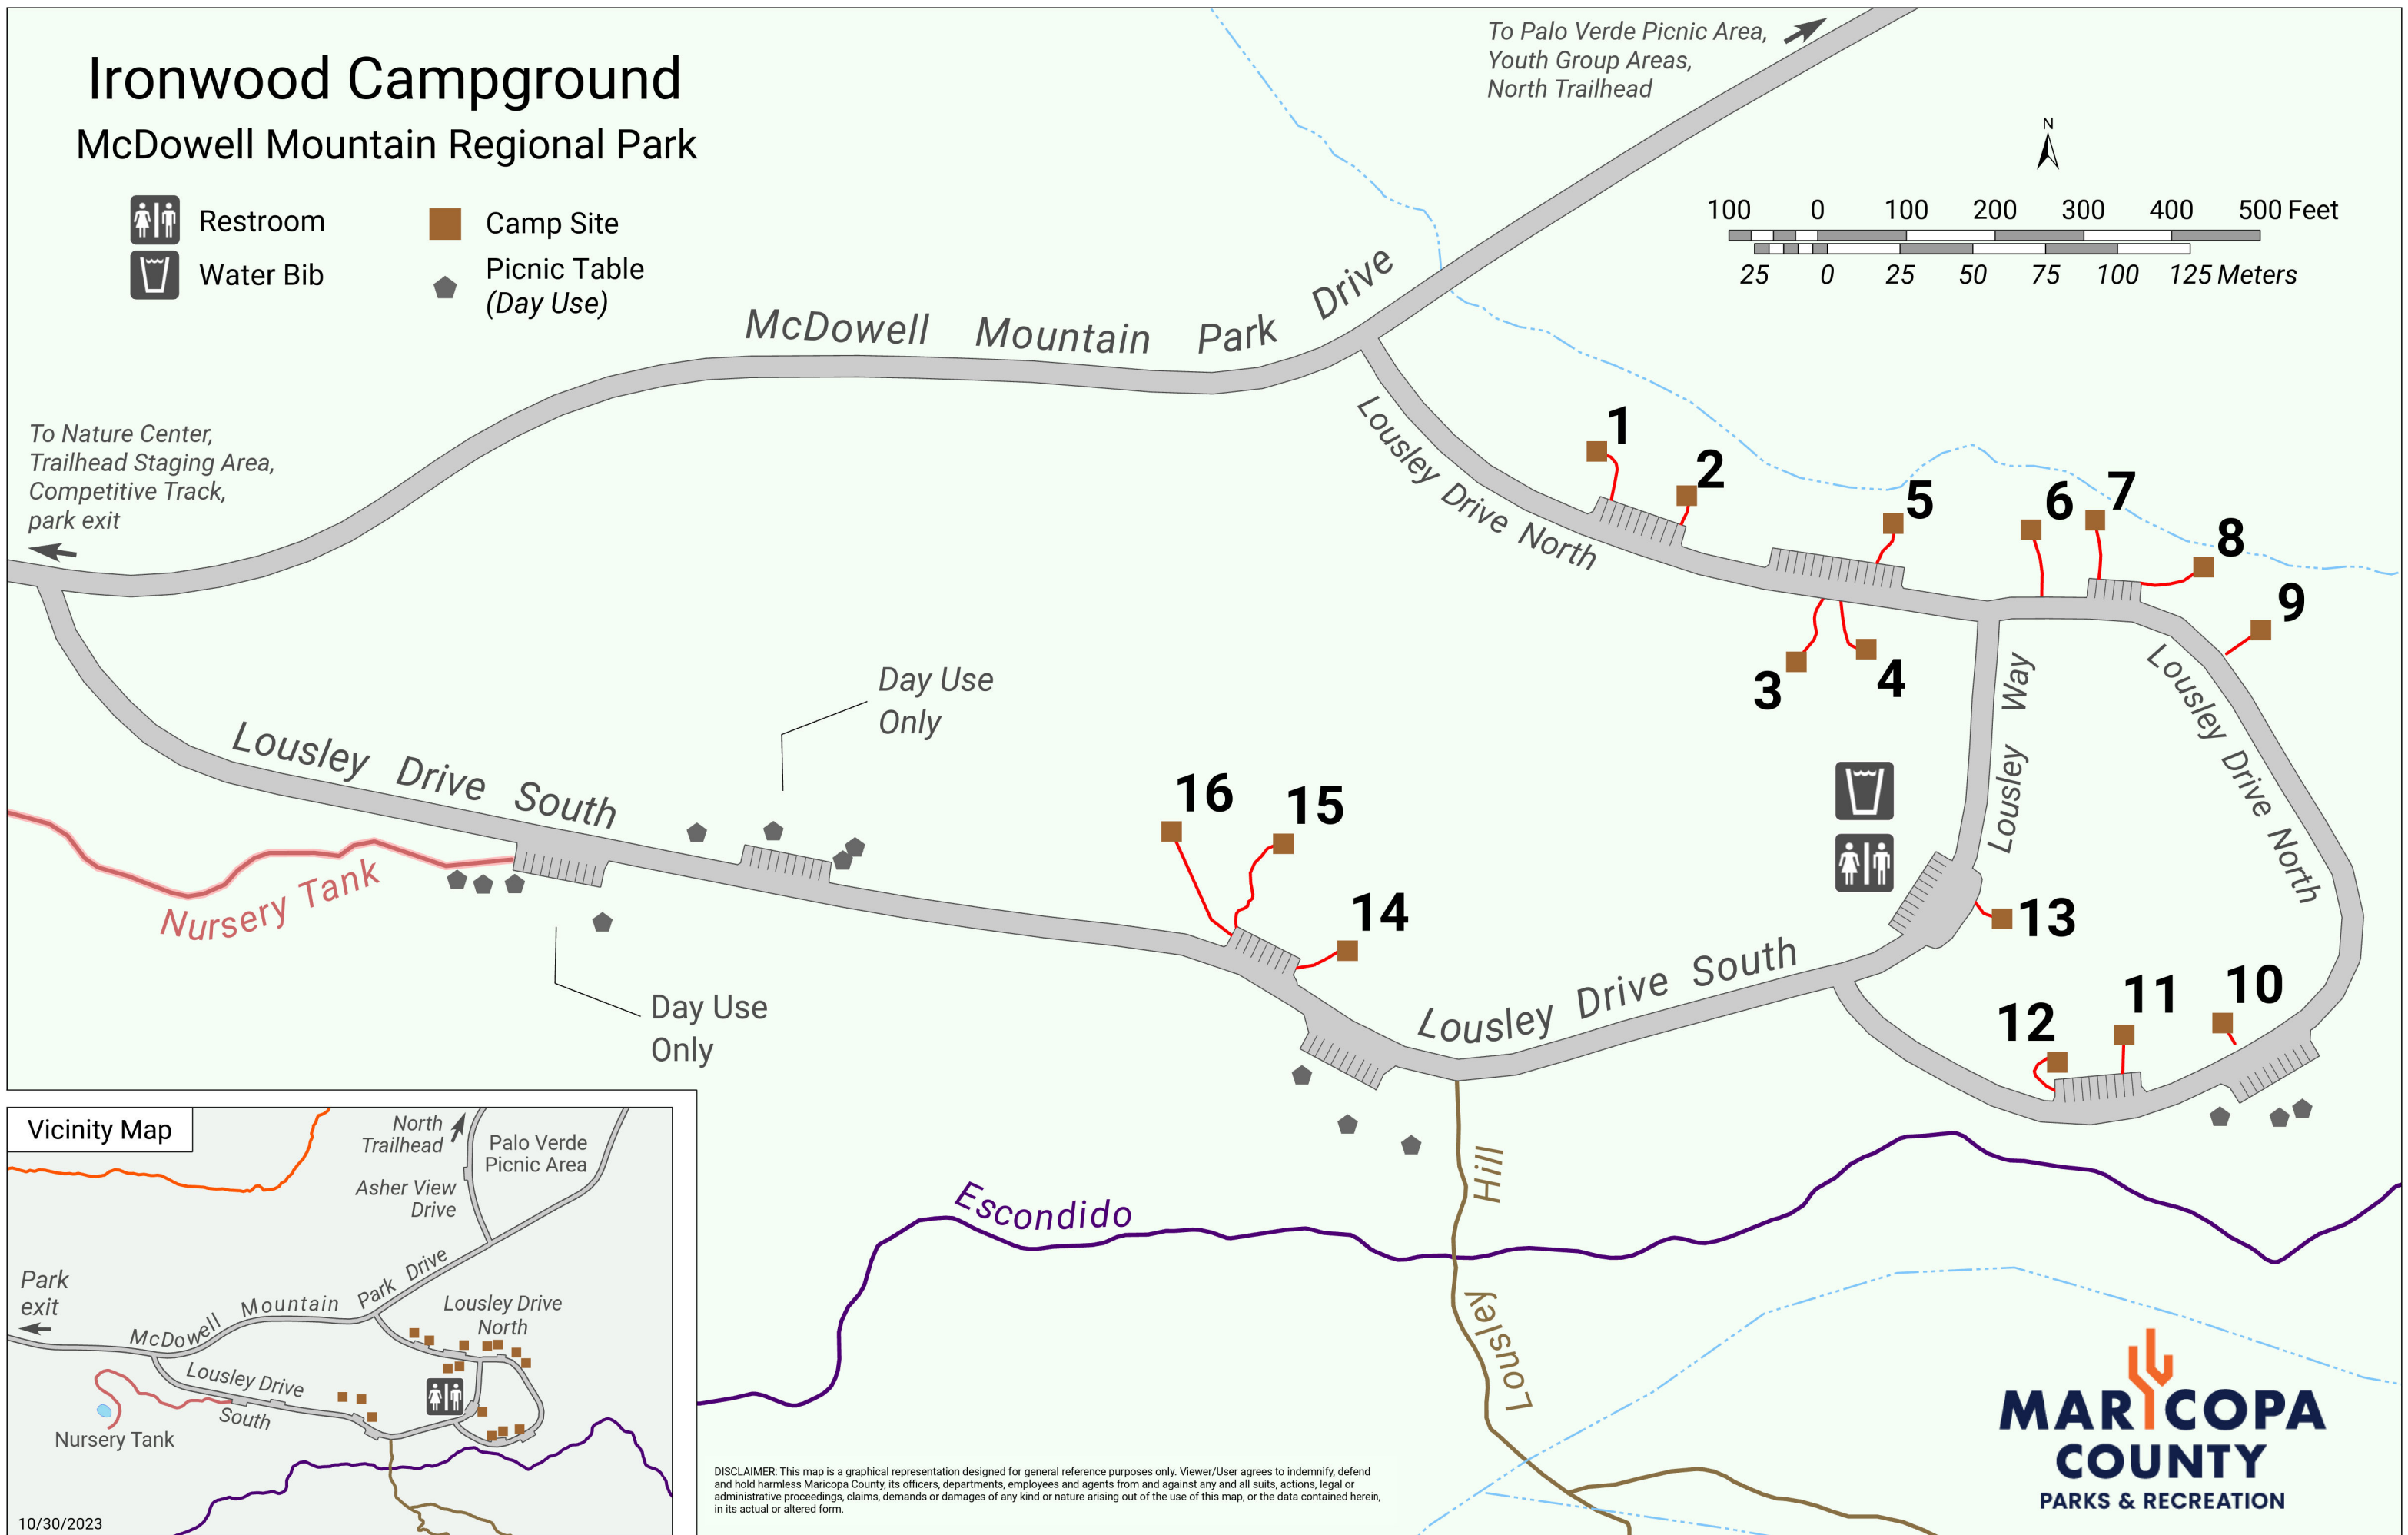

Ironwood Campground

McDowell Mountain Regional Park

To Palo Verde Picnic Area,
Youth Group Areas,
North Trailhead

-  Restroom
-  Water Bib
-  Camp Site
-  Picnic Table (Day Use)

To Nature Center,
Trailhead Staging Area,
Competitive Track,
park exit

10/30/2023

DISCLAIMER: This map is a graphical representation designed for general reference purposes only. Viewer/User agrees to indemnify, defend and hold harmless Maricopa County, its officers, departments, employees and agents from and against any and all suits, actions, legal or administrative proceedings, claims, demands or damages of any kind or nature arising out of the use of this map, or the data contained herein, in its actual or altered form.